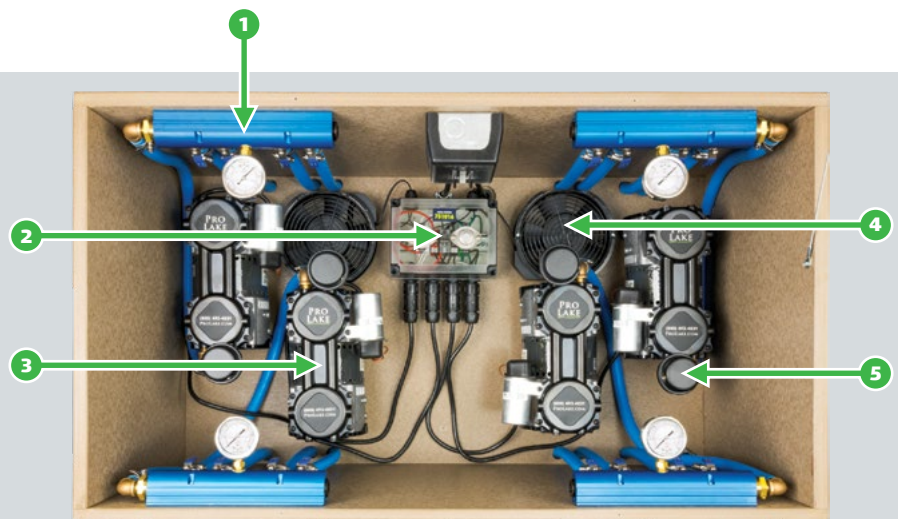

Product Specifications

Max pond size..... up to 16 surface acres
 AerFlow™ 115V or 230V Compressor (4)
 Maximum diffuser depth..... 50 feet
 Max CFM..... up to 21.2
 AMPS..... 17.2/115V; 8.6/230V
 Watts 655
 Programmable Timer not included
 Adjustable Manifold with Pressure Gauge (4) 4-valve
 Cooling Fan (2)
 Level-Aer™ Equipment Pad (recommended)..... not included
 Decibels/operational sound.....50/60 DB

Inside the Cabinet

- 1 Adjustable Manifolds with Pressure Gauges
- 2 Control Box
- 3 AerFlow Compressors
- 4 Cooling Fans
- 5 Air Intake Filter

Available Accessories

Duraplate Diffusers

Alpine Self-Weighted Tubing