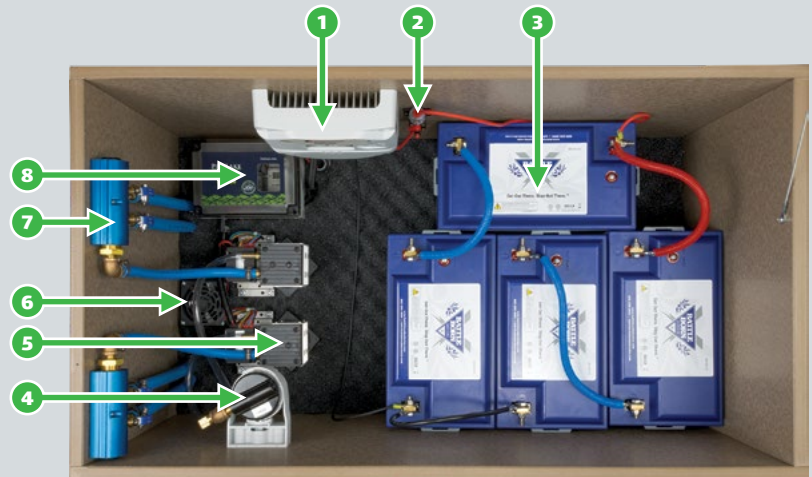

Cabinet..... 40"W x 24"L x 24"T
 Alpine Self-Weighted Airline..... 1/2" ID x 1" OD
 Level-Aer Equipment Pad..... Large: 44" x 32" x 3"

Inside the Cabinet

- 1 ProStar Controller
- 2 Battery Disconnect
- 3 Batteries and jumper connections
- 4 Air Intake Filter
- 5 Ecoflow[™] Compressors
- 6 Cooling Fan
- 7 Adjustable Manifolds
- 8 Solaer Aeration Monitoring System (S.A.M.S.) with Digital Timer