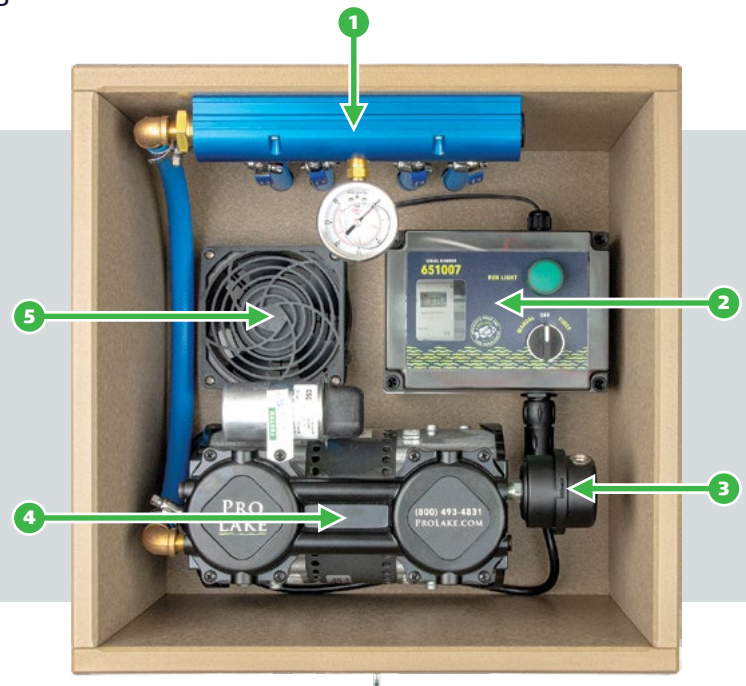

## Product Specifications

Max pond size..... up to 4 surface acres  
 AerFlow™ 115V or 230V Compressor ..... (1)  
 Maximum diffuser depth..... 50 feet  
 Max CFM..... up to 5.3  
 AMPS..... 4.3/115V; 2.15/230V  
 Watts ..... 655  
 Programmable Timer ..... (1)  
 Adjustable Manifold with Pressure Gauge ..... (1) 4-valve  
 Cooling Fan ..... (1)  
 Level-Aer™ Equipment Pad (recommended)..... not included  
 Decibels/operational sound..... 50/60 DB

## Inside the Cabinet

- 1 Adjustable Manifold with Pressure Gauge
- 2 Control Box with Digital Timer
- 3 Air Intake Filter
- 4 Aerflow Compressor
- 5 Cooling Fan